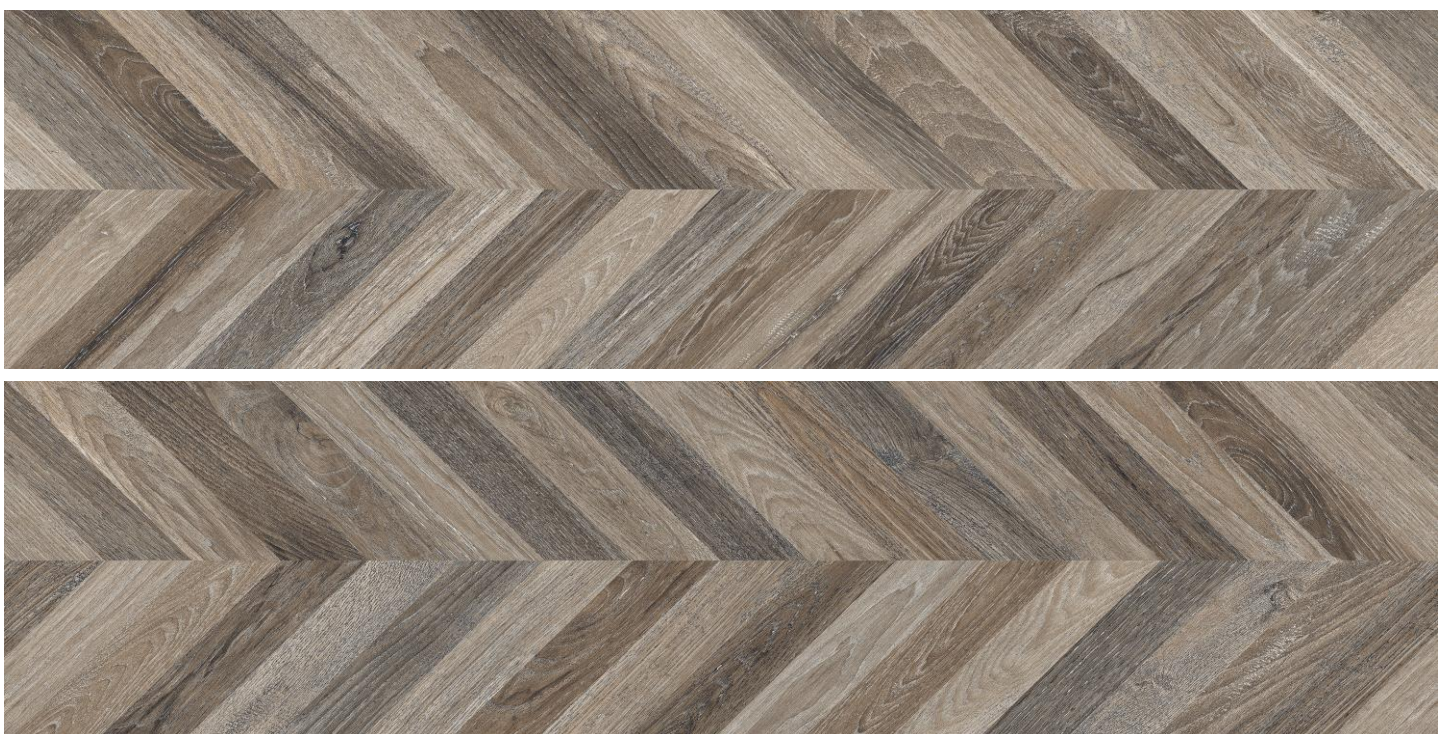

NATIVE BLACK

03 Randoms