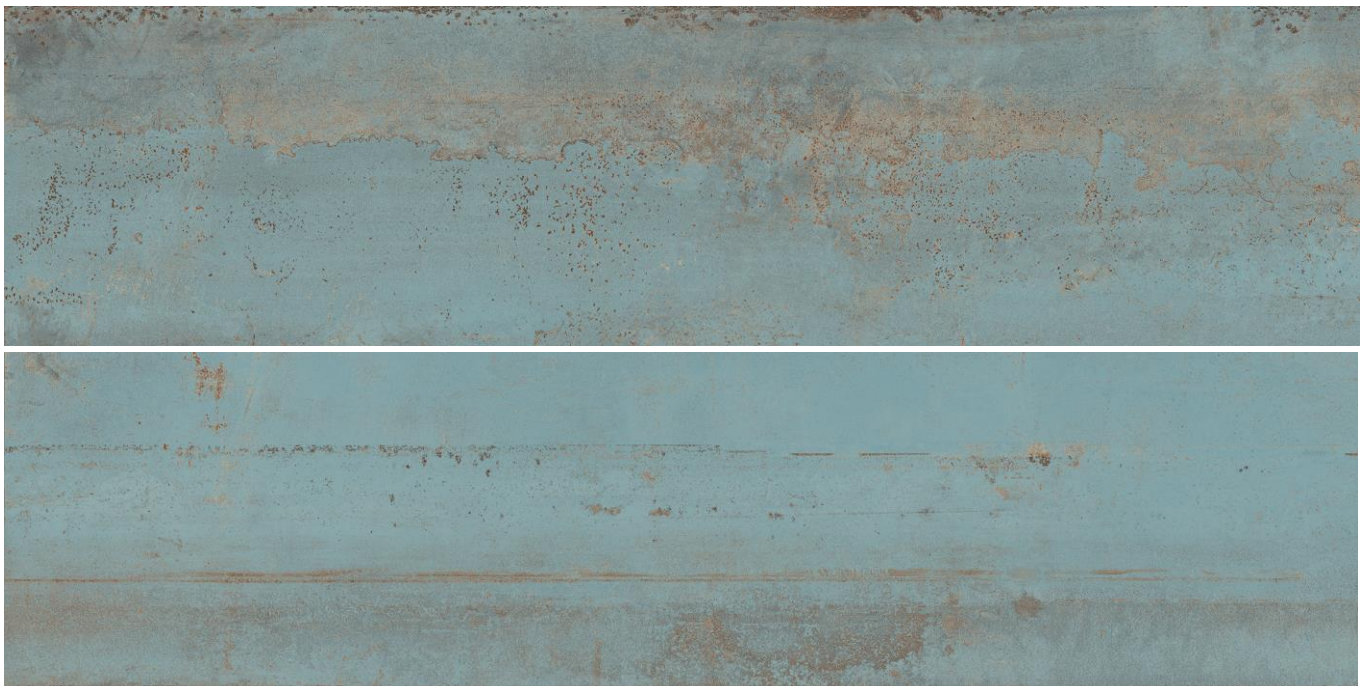

RESIN AQUA

9 Randoms