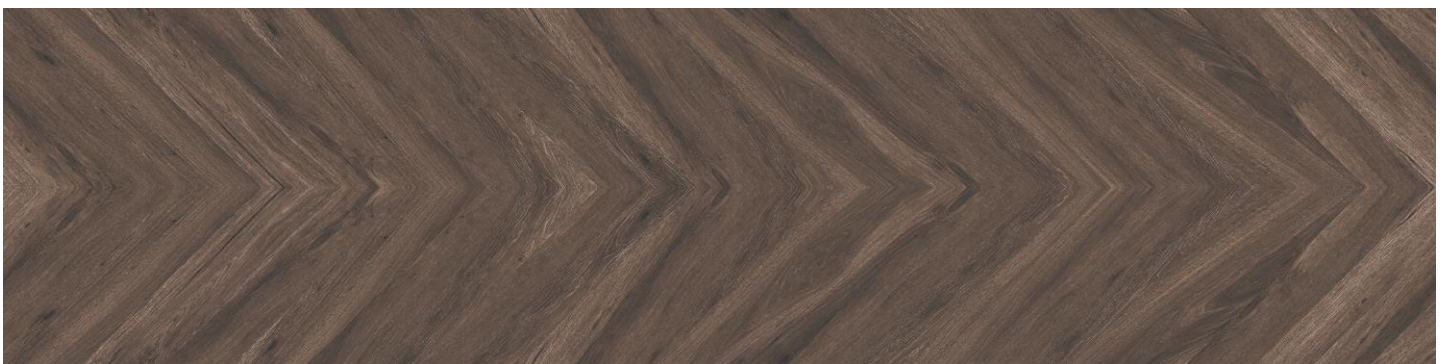

CHEVRON CHOCO

6 Randoms