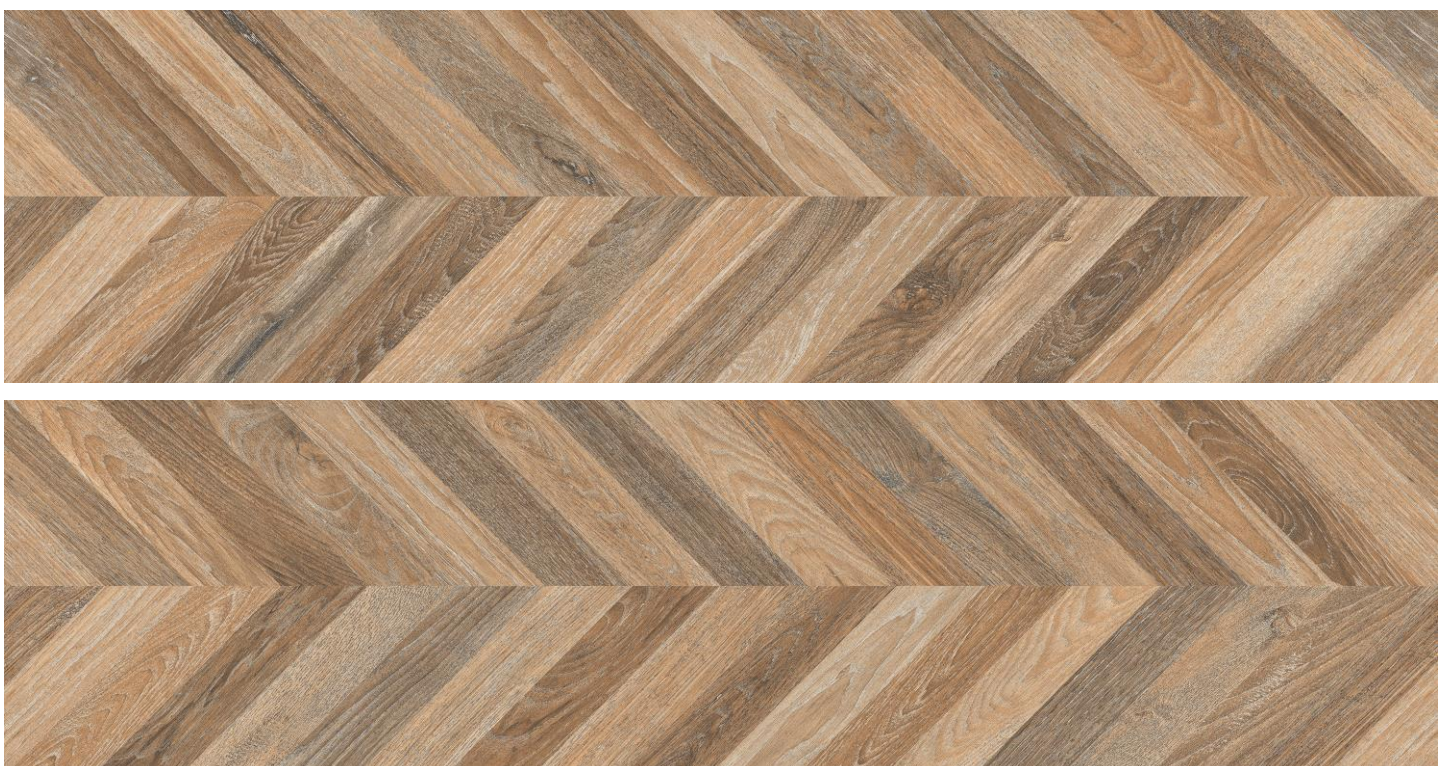

KERACER[™]
ceramic excellence

NATIVE BROWN

03 Randoms

300 X 1200 mm
Glazed Vitrified Tiles
Matt Carving Finish

KERACER[™]
ceramic excellence

FLAMINGO BIANCO MAYOLICA:- HI-DEPTH TEXTURED
FLAMINGO BIANCO:- BASIC